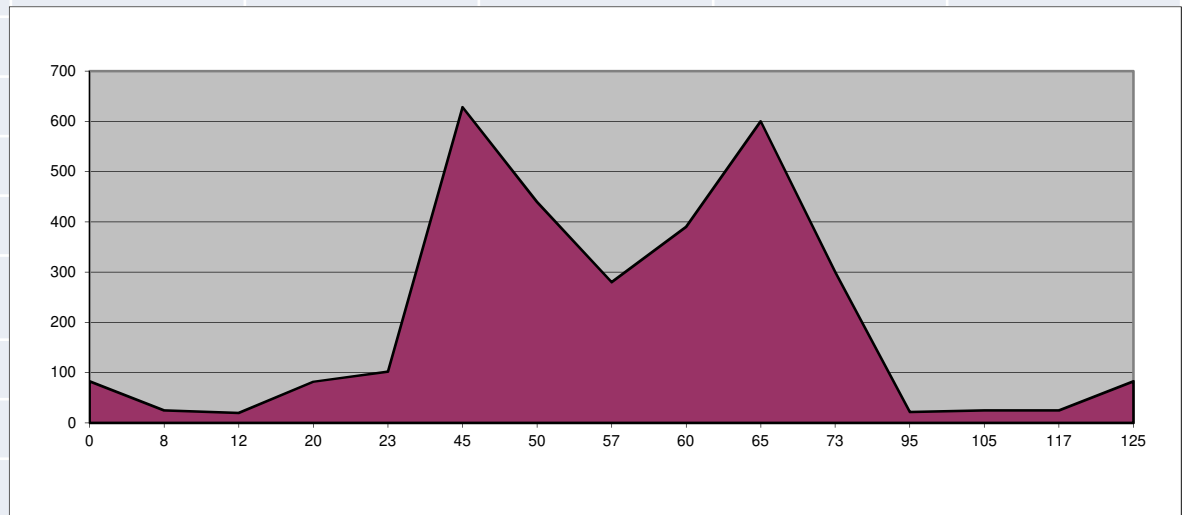

OCTUBRE SÁBADO 10

<u>Població</u>	<u>Km</u>	<u>Altitud</u>	<u>Avitua</u>	<u>Planes</u>
Pedreguer	0	83		
El Verger	8	25	<u>Distancia</u>	125 Km
Interfruit	12	20		
Pego	20	82	<u>Salida</u>	8'00 Am
L'Adzúbia	23	102		
Alt de Margarida	45	628		
C.Beniarres	50	440		
Pantá	57	280		
Beniarrés	60	390		
Port del Raconet	65	600		
Castello de Rugat	73	300		
Gandia	95	22		
Oliva	105	25		
El Verger	117	25		
Pedreguer	125	83