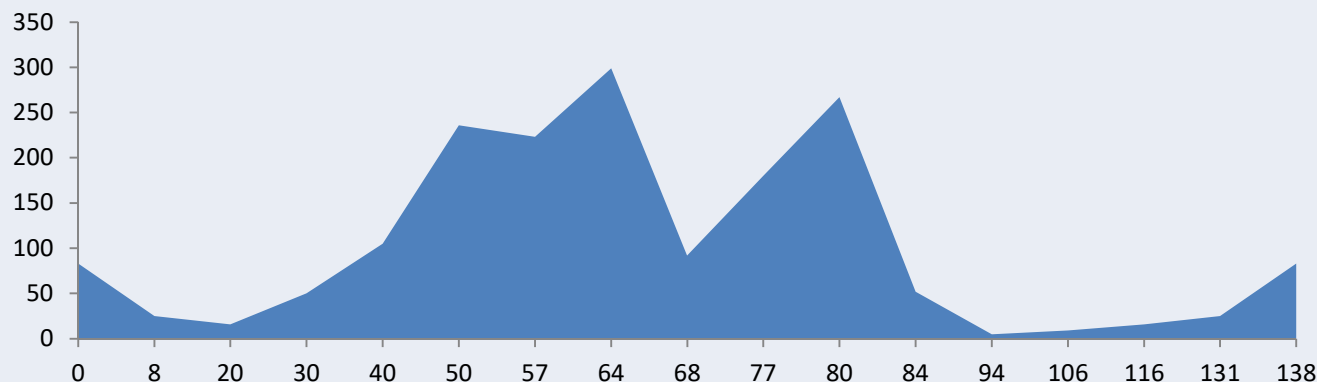

OCTUBRE *SÁBADO 03*

POBLACIÓN	KM	ALT.	Avitua	Cuatro Tonda	DP 1119m
			Distancia	138Km	
Pedreguer	0	83	Salida	7'30h	
El Verger	8	25			
Oliva	20	16			
La Font de Encarros	30	50			
Rotova	40	105			
Benicolet	50	236			
Cuatro Tonda	57	223			
Alt del Genovés	64	299			
L. N. Fellonet	68	92			
C. Pla de Corral	77	180			
Alt de Simat	80	267			
Simat	84	52			
Platja de Tabernes	94	5			
Platja de Gandia	106	9			
Oliva	116	16			
El Verger	131	25			
Pedreguer	138	83